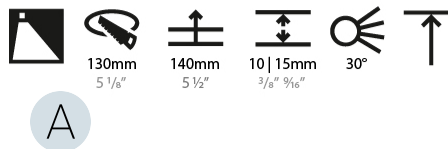

### PHYSICAL

Shape: Round  
 Diameter (mm): 139  
 Diameter (in): 5 1/2  
 Height (mm): 126  
 Height (in): 4 15/16  
 Ceiling Thickness (mm): 10 / 12.5 / 15  
 Ceiling Thickness (in): 3/8 or 1/2 or 9/16  
 Min. Recessing Depth (mm): 140  
 Min. Recessing Depth (in): 5 1/2  
 Light Distribution: Adjustable / Asymmetric  
 Weight (kg): 0.811  
 Weight (lbs): 1.79  
 Fixture Finish: SSR / BKV / CWI / CRY / HAB / UFT / ITA / RUA / FTG / MYG / LOD / PUS / FRO / FUP / KIA / POP / BLS / SPG / MEY / GOH / GUM / CHC / COM / ABZ / JAG / OBR / MOS / ROR  
 Fixture Material: Aluminum Die Cast  
 Cut-out Measurements: 130mm / 5 1/8"

### OPTICAL

Reflector°: 10  
 Adjustability: Fixed

### RATINGS AND CERTIFICATIONS

Certified By: Certified for North American Standards  
 IP rating: IP20

Ø 125mm 4 15/16"

Ø 139mm 5 1/2"

#### PHYSICAL

Shape: Round  
 Diameter (mm): 139  
 Diameter (in): 5 1/2  
 Height (mm): 126  
 Height (in): 4 15/16  
 Ceiling Thickness (mm): 10 / 12.5 / 15  
 Ceiling Thickness (in): 3/8 or 1/2 or 9/16  
 Min. Recessing Depth (mm): 140  
 Min. Recessing Depth (in): 5 1/2  
 Light Distribution: Adjustable / Downlight  
 Weight (kg): 0.86  
 Weight (lbs): 1.9  
 Fixture Finish: SSR / BKV / CWI / CRY / HAB / UFT / ITA / RUA / FTG / MYG / LOD / PUS / FRO / FUP / KIA / POP / BLS / SPG / MEY / GOH / GUM / CHC / COM / ABZ / JAG / OBR / MOS / ROR  
 Fixture Material: Aluminum Die Cast  
 Cut-out Measurements: 130mm / 5 1/8"