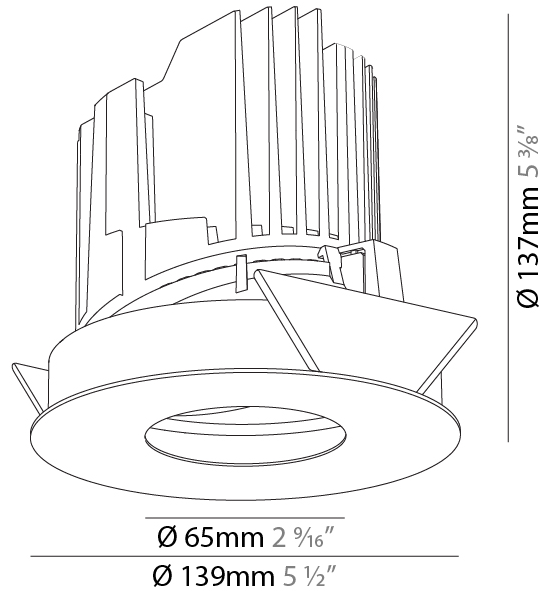

PHYSICAL

Shape: Round
Diameter (mm): 139
Diameter (in): 5 1/2
Height (mm): 126
Height (in): 4 15/16
Ceiling Thickness (mm): 10 / 12.5 / 15
Ceiling Thickness (in): 3/8 or 1/2 or 9/16
Min. Recessing Depth (mm): 140
Min. Recessing Depth (in): 5 1/2
Light Distribution: Adjustable / Downlight
Weight (kg): 0.86
Weight (lbs): 1.9
Fixture Finish: SSR / BKV / CWI / CRY / HAB / UFT / ITA / RUA / FTG / MYG / LOD / PUS / FRO / FUP / KIA / POP / BLS / SPG / MEY / GOH / GUM / CHC / COM / ABZ / JAG / OBR / MOS / ROR
Fixture Material: Aluminum Die Cast
Cut-out Measurements: 130mm / 5 1/8"

ELECTRICAL

Lamp Type: LED (Zhaga Standard)
Input Wattage (W): 13.2 / 16.5
Total Output Wattage (W): 12 / 15
Dimming: Tri-Mode (Non-Dimming and Phase Dimming (120Vac only) and 0-10V Dimming)
Driver Included: No
Driver Location: Recessed Housing
Driver Type: Constant Current - Universal
Housing: See components
Input Voltage (V): 120 - 277
Constant Current (MA): 350

LED

Number of LEDs: 1
Color Temperature (°K): 2700 / 3000 / 3500 / 4000
Max. Delivered Lumen (lm): 810 / 900 / 970 / 990
Nominal Lumen (lm): 960 / 1070 / 1156 / 1180
CRI: >90 CRI
Lamp Life (hrs): 50000

OPTICAL

Reflector°: 10
Adjustability: Rotational 355°; Tilt 30°

RATINGS AND CERTIFICATIONS

Certified By: Certified for North American Standards
IP rating: IP20